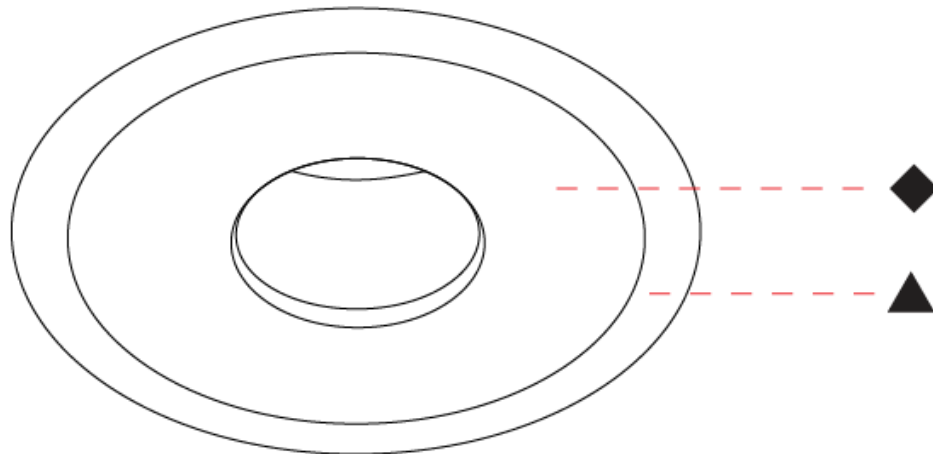

BIONIQ EVO ROUND PINHOLE RECESSED

A350216-

PROJECT

TYPE

SPECIFIER

QUANTITY

DATE