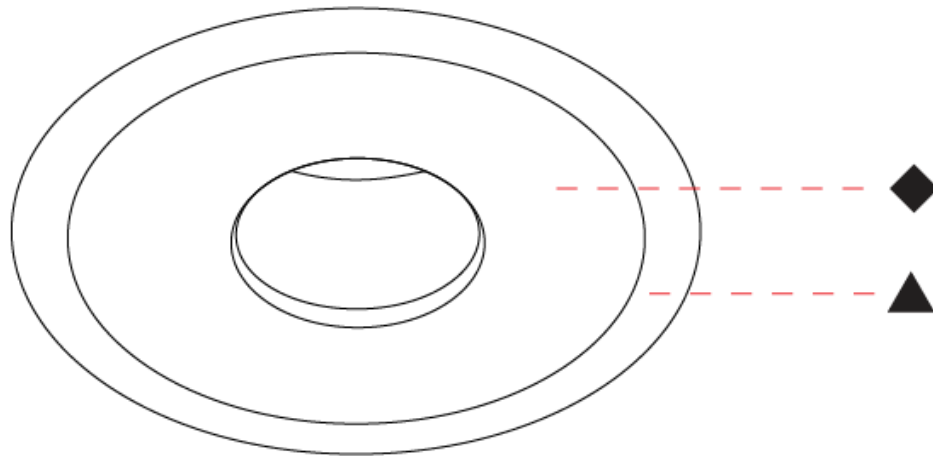

BIONIQ EVO ROUND PINHOLE RECESSED

A350217-

PROJECT	_____
TYPE	_____
SPECIFIER	_____
QUANTITY	_____
DATE	_____