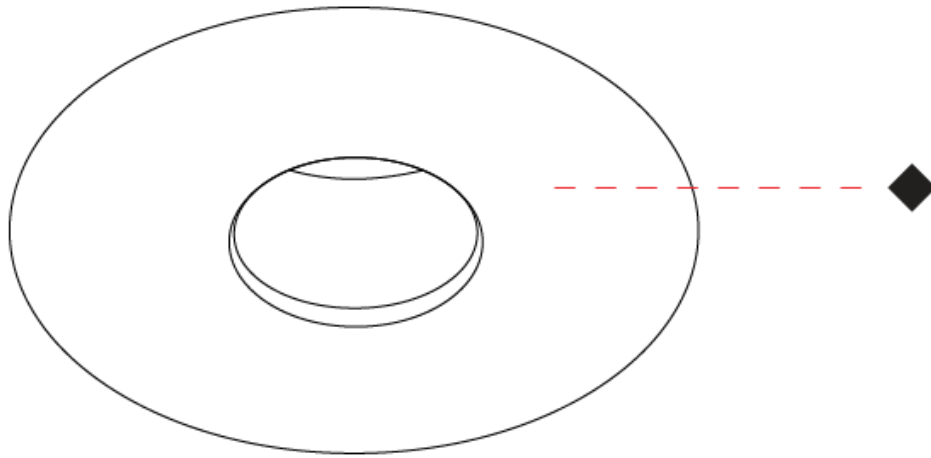

BIONIQ EVO ROUND PINHOLE TRIMLESS

A350222-

PROJECT

TYPE

SPECIFIER

QUANTITY

DATE