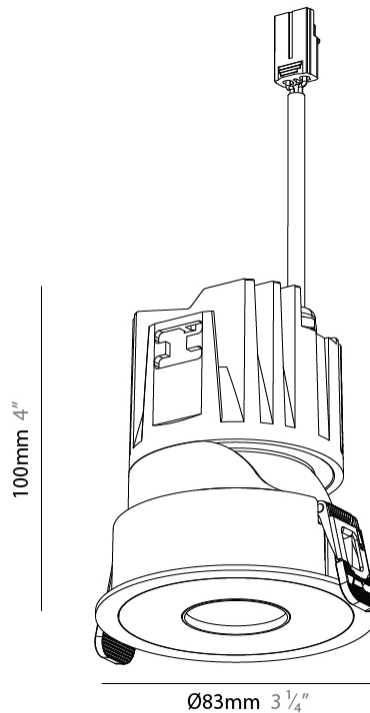

GENERAL

Series: Bioniq Evo Round Pinhole
Partner: Prolicht
Division: Architectural
Installation: Recessed
Product Type: Downlight
Mounting Location: Ceiling
Light Distribution: Adjustable / Direct

PHYSICAL

Shape: Round
Diameter (mm): 83
Diameter (in): 3 1/4
Height (mm): 100
Depth (mm): 105
Height (in): 4
Depth (in): 4 1/8
Ceiling Thickness (mm): 2 - 20
Ceiling Thickness (in): 1/16 - 1 1/8
Weight (kg): 0.4
Fixture Finish: SSR / BKV / CWI / CRY / HAB / UFT / ITA / RUA / FTG / MYG / LOD / PUS / FRO / FUP / KIA / POP / BLS / SPG / MEY / GOH / CHC / COM / ABZ / JAG / OBR / MOS / ROR
Fixture Material: Extruded Aluminum
Cut-out Measurements: Ø 75mm/2 15/16"

ELECTRICAL

Lamp Type: LED (Zhaga Standard)
Input Wattage (W): 12.8
Total Output Wattage (W): 11.8
Dimming: Non-dimming / DALI Dimming / MATTER Dimming
Driver Included: No
Driver Location: Remote
Driver Type: Constant Current - Universal
Driver Class: Class 2
Constant Current (MA): 350mA
Upon Request: 0-10V Dimming / Phase Dimming

LED

Color Temperature (°K): 2400 / 2700 / 3000 / 3500 / 4000
Max. Delivered Lumen (lm): Max 951
Nominal Lumen (lm): 2006
CRI: >90 CRI
Efficiency (%): 74.1
Lamp Life (hrs): 50000

OPTICAL

Beam Angle: 20 / 26 / 32
Adjustability: Rotational 350° / Tilt 30°

RATINGS AND CERTIFICATIONS

Certified By: Certified for North American Standards
IP rating: IP65
Glare Rating: ≤ 10