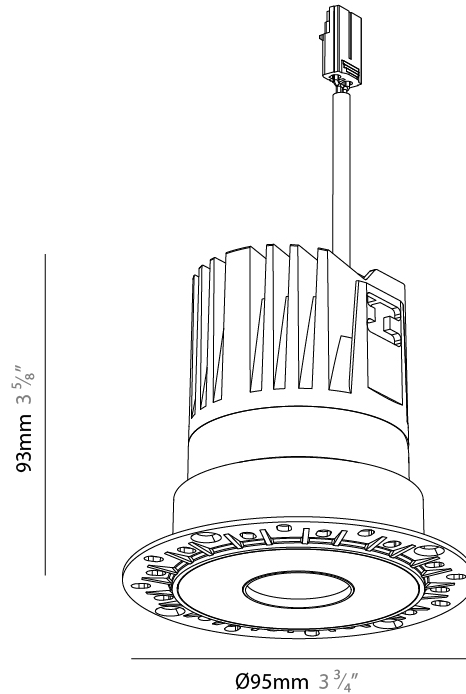

GENERAL

Series: Bioniq Evo Round Pinhole
Partner: Prolicht
Division: Architectural
Installation: Trimless
Product Type: Downlight
Mounting Location: Ceiling
Light Distribution: Adjustable / Direct

PHYSICAL

Shape: Round
Diameter (mm): 95
Diameter (in): 3 3/4
Height (mm): 93
Depth (mm): 105
Height (in): 3 5/8
Depth (in): 4 1/8
Ceiling Thickness (mm): 10 - 50
Ceiling Thickness (in): 3/8 - 1 15/16
Weight (kg): 0.4
Fixture Finish: [SSR / BKV / CWI / CRY / HAB / UFT / ITA / RUA / FTG / MYG / LOD / PUS / FRO / FUP / KIA / POP / BLS / SPG / MEY / GOH / CHC / COM / ABZ / JAG / OBR / MOS / ROR](#)
Fixture Material: Extruded Aluminum
Cut-out Measurements: Dia. 75mm/2 15/16"

ELECTRICAL

Lamp Type: LED (Zhaga Standard)
Input Wattage (W): 12.8
Total Output Wattage (W): 11.8
Dimming: Non-dimming / DALI Dimming / MATTER Dimming
Driver Included: No
Driver Location: Remote
Driver Type: Constant Current - Universal
Driver Class: Class 2
Constant Current (MA): 350mA
Upon Request: 0-10V Dimming / Phase Dimming

LED

Color Temperature (°K): [2400 / 2700 / 3000 / 3500 / 4000](#)
Max. Delivered Lumen (lm): Max 951
Nominal Lumen (lm): 2006
CRI: >90 CRI
Efficiency (%): 74.1
Lamp Life (hrs): 50000

OPTICAL

Beam Angle: [20 / 26 / 32](#)
Adjustability: Rotational 350° / Tilt 30°

RATINGS AND CERTIFICATIONS

Certified By: Certified for North American Standards
IP rating: IP65
Glare Rating: ≤ 10