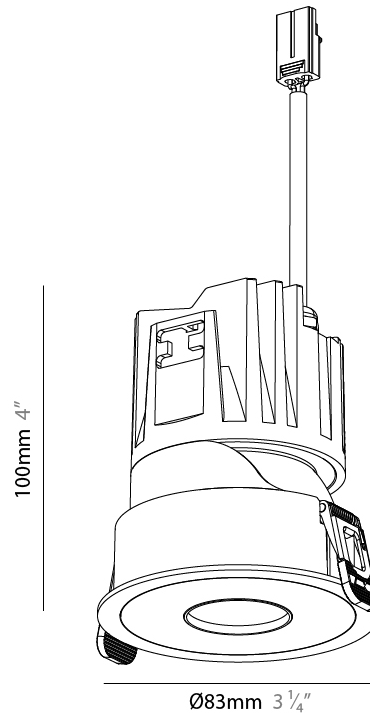

GENERAL

Series: Bioniq Evo Round Pinhole
Partner: Prolicht
Division: Architectural
Installation: Recessed
Product Type: Downlight
Mounting Location: Ceiling
Light Distribution: Adjustable / Direct

PHYSICAL

Shape: Round
Diameter (mm): 83
Diameter (in): 3 1/4
Height (mm): 100
Depth (mm): 105
Height (in): 4
Depth (in): 4 1/8
Ceiling Thickness (mm): 2 - 20
Ceiling Thickness (in): 1/16 - 1 1/8
Weight (kg): 0.4
Fixture Finish: [BLK / WHI](#)
Fixture Material: Extruded Aluminum
Cut-out Measurements: Dia. 75mm/2 15/16"

ELECTRICAL

Lamp Type: LED (Zhaga Standard)
Input Wattage (W): 12.8
Total Output Wattage (W): 11.8
Dimming: Non-dimming / DALI Dimming / MATTER Dimming
Driver Included: No
Driver Location: Remote
Driver Type: Constant Current - Universal
Driver Class: Class 2
Constant Current (MA): 350mA
Upon Request: 0-10V Dimming / Phase Dimming

LED

Color Temperature (°K): [2400 / 2700 / 3000 / 3500 / 4000](#)
Max. Delivered Lumen (lm): Max 951
Nominal Lumen (lm): 2006
CRI: >90 CRI
Efficiency (%): 74.1
Lamp Life (hrs): 50000

OPTICAL

Beam Angle: [20 / 26 / 32](#)
Adjustability: Rotational 350° / Tilt 30°

RATINGS AND CERTIFICATIONS

Certified By: Certified for North American Standards
IP rating: IP65
Glare Rating: ≤ 10